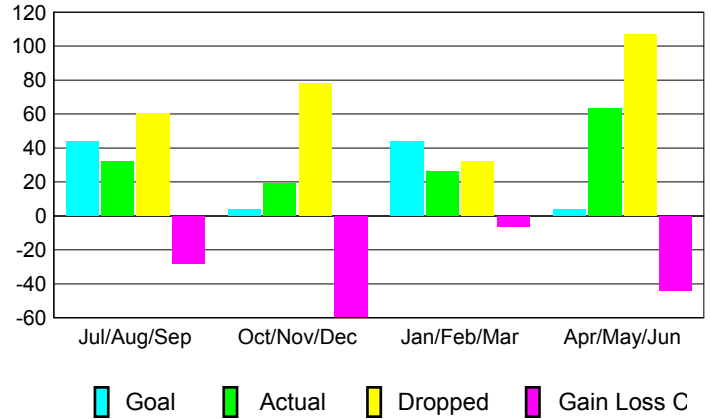

2012-2013 GMT Reports for District (or Undistricted) **District 13 F**

GMT: **JERRY SMITH**

Location: **OHIO**

GMT CA: **1**

**CLUBS**

Month	New Club Goal	Actual New Clubs	Actual Dropped Clubs	Gain/Loss of Clubs
<b>2012-2013</b>				
Jul/Aug/Sep	2	0	1	-1
Oct/Nov/Dec	0	0	1	-1
Jan/Feb/Mar	2	0	0	0
Apr/May/June	0	1	2	-1
<b>Totals</b>	<b>4</b>	<b>1</b>	<b>4</b>	<b>-3</b>

**Club Results 2012-2013**

Goal, New, Dropped, Gain/Loss

**MEMBERSHIP**

Month	Net Memb Goal	Actual New Memb	Actual Dropped Memb	Gain/Loss of Memb
<b>2012-2013</b>				
Jul/Aug/Sep	44	32	60	-28
Oct/Nov/Dec	4	19	78	-59
Jan/Feb/Mar	44	26	32	-6
Apr/May/June	4	63	107	-44
<b>Totals</b>	<b>96</b>	<b>140</b>	<b>277</b>	<b>-137</b>

**Membership Results 2012-2013**

Goal, New, Dropped, Gain/Loss

**YTD Status Quo Clubs 2012-2013**

Status Quo Clubs Compared to Status Quo Members

**Gender Comparison 2012-2013**

**Club Gain/Loss 2012-2013**