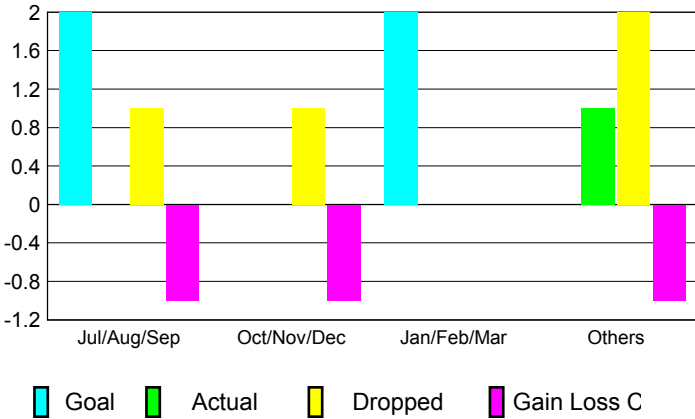

2012-2013 GMT Reports for District (or Undistricted) **District 13 F**

GMT: **JERRY SMITH**

Location: **OHIO**

GMT CA: **1**

**CLUBS**

Month	New Club Goal	Actual New Clubs	Actual Dropped Clubs	Gain/Loss of Clubs
<b>2012-2013</b>				
Jul/Aug/Sep	2	0	1	-1
Oct/Nov/Dec	0	0	1	-1
Jan/Feb/Mar	2	0	0	0
Apr/May/June	0	1	2	-1
<b>Totals</b>	<b>4</b>	<b>1</b>	<b>4</b>	<b>-3</b>

**Club Results 2012-2013**

Goal, New, Dropped, Gain/Loss

**MEMBERSHIP**

Month	Net Memb Goal	Actual New Memb	Actual Dropped Memb	Gain/Loss of Memb
<b>2012-2013</b>				
Jul/Aug/Sep	44	32	60	-28
Oct/Nov/Dec	4	19	78	-59
Jan/Feb/Mar	44	26	32	-6
Apr/May/June	4	63	107	-44
<b>Totals</b>	<b>96</b>	<b>140</b>	<b>277</b>	<b>-137</b>